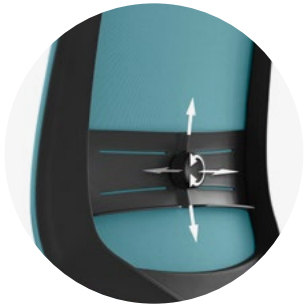

LightUp

Design: ITO Design

Dwa nowoczesne mechanizmy do wyboru: Synchro i Synchro Self (samoważący).

Multiregulowane podparcie lędźwiowe.

Two types of ergonomic mechanisms: Synchro and self-weighting automatic Synchro.

Multi-adjustable lumbar support.